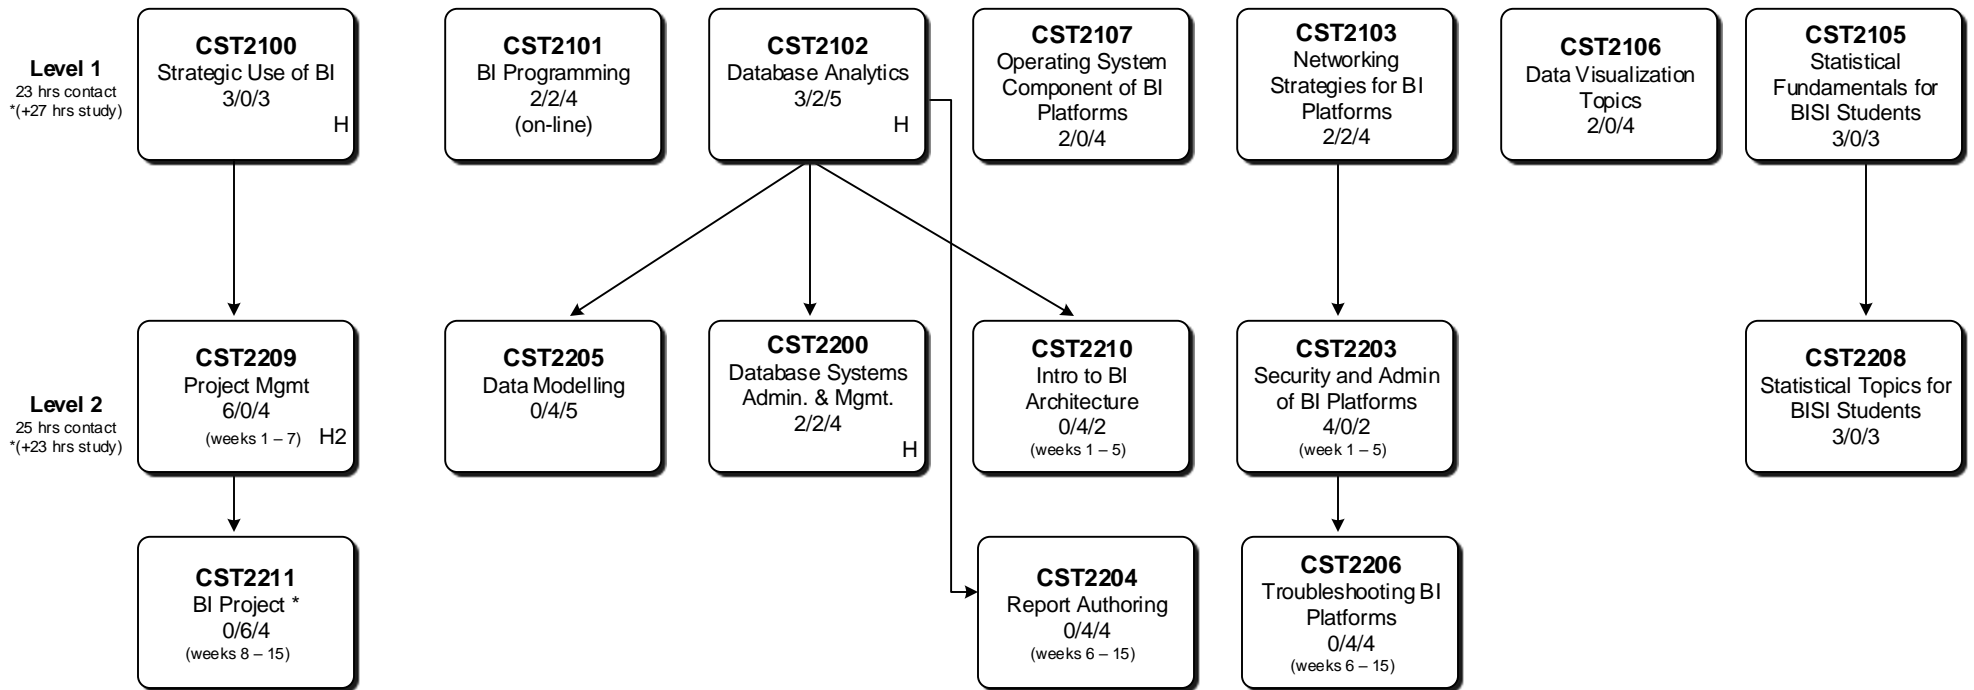

Business Intelligence System Infrastructure (BISI) 1514X

2018-2019

* Prerequisite for CST2211 – CST2100 and CST2101 and CST2102 and CST2103 and CST2107, and CST2209

Optional Co-op Work Term
(15 weeks)

Course Name
Course Number
Hours
(theory/lab per week)
H = Hybrid

This document is intended for guidance only. Please refer to the college calendar for current status.

Revised April 1, 2018