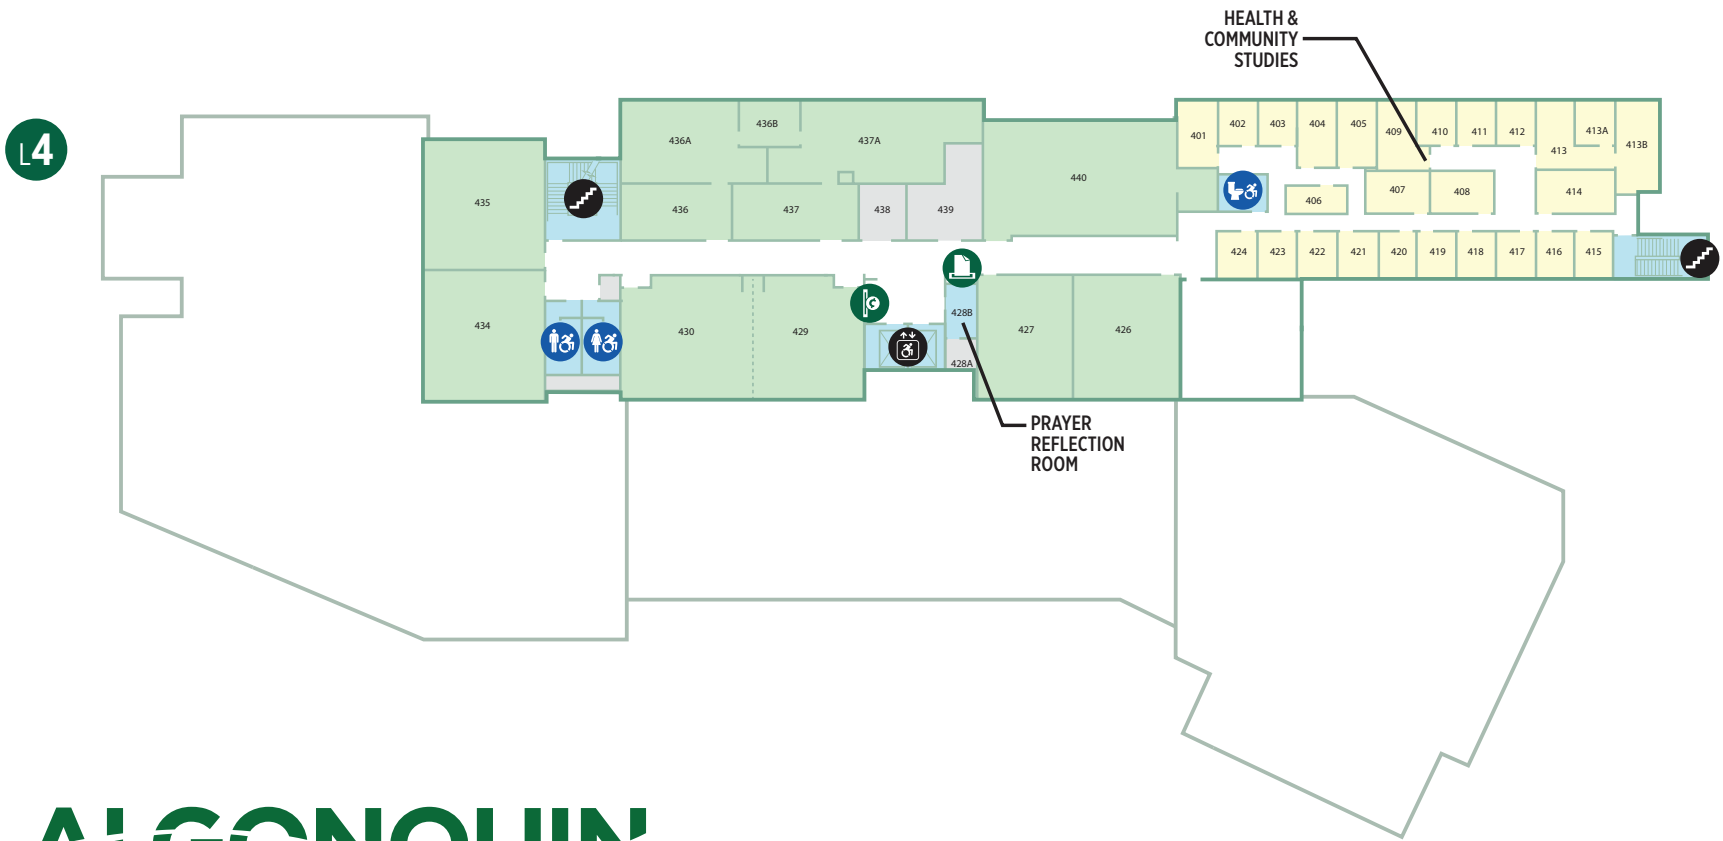

	Main Entrance		Mens Accessible		Shower		Food & Drink Service		Main Pedestrian Path & Corridor		Education Space
	Accessible Entrance		Womens Accessible		Vending		Printer Station		Public Space		
	Accessible Grade		Washroom		Library		Silent Study Area		No Access		Offices
	Stair		Accessible Washroom		Group Study Area		Quiet Study Area		Wolf Pathway		
	Public Elevator		Locker Room								

# ALGONQUIN

	Main Entrance		Mens Accessible		Shower		Food & Drink Service		Main Pedestrian Path & Corridor		Classroom Study Area Offices	Education Space
	Accessible Entrance		Womens Accessible		Vending		Printer Station		Public Space			
	Accessible Grade		Washroom		Library		Silent Study Area		No Access			
	Stair		Accessible Washroom		Quiet Study Area		Group Study Area					
	Public Elevator		Locker Room									

# ALGONQUIN

	Main Entrance		Mens Accessible		Shower		Food & Drink Service		Main Pedestrian Path & Corridor		Classroom	Education Space
	Accessible Entrance		Womens Accessible		Vending		Printer Station		Public Space			
	Accessible Grade		Washroom		Library		Silent Study Area		No Access		Offices	
	Stair		Accessible Washroom		Quiet Study Area		Group Study Area					
	Public Elevator		Locker Room									