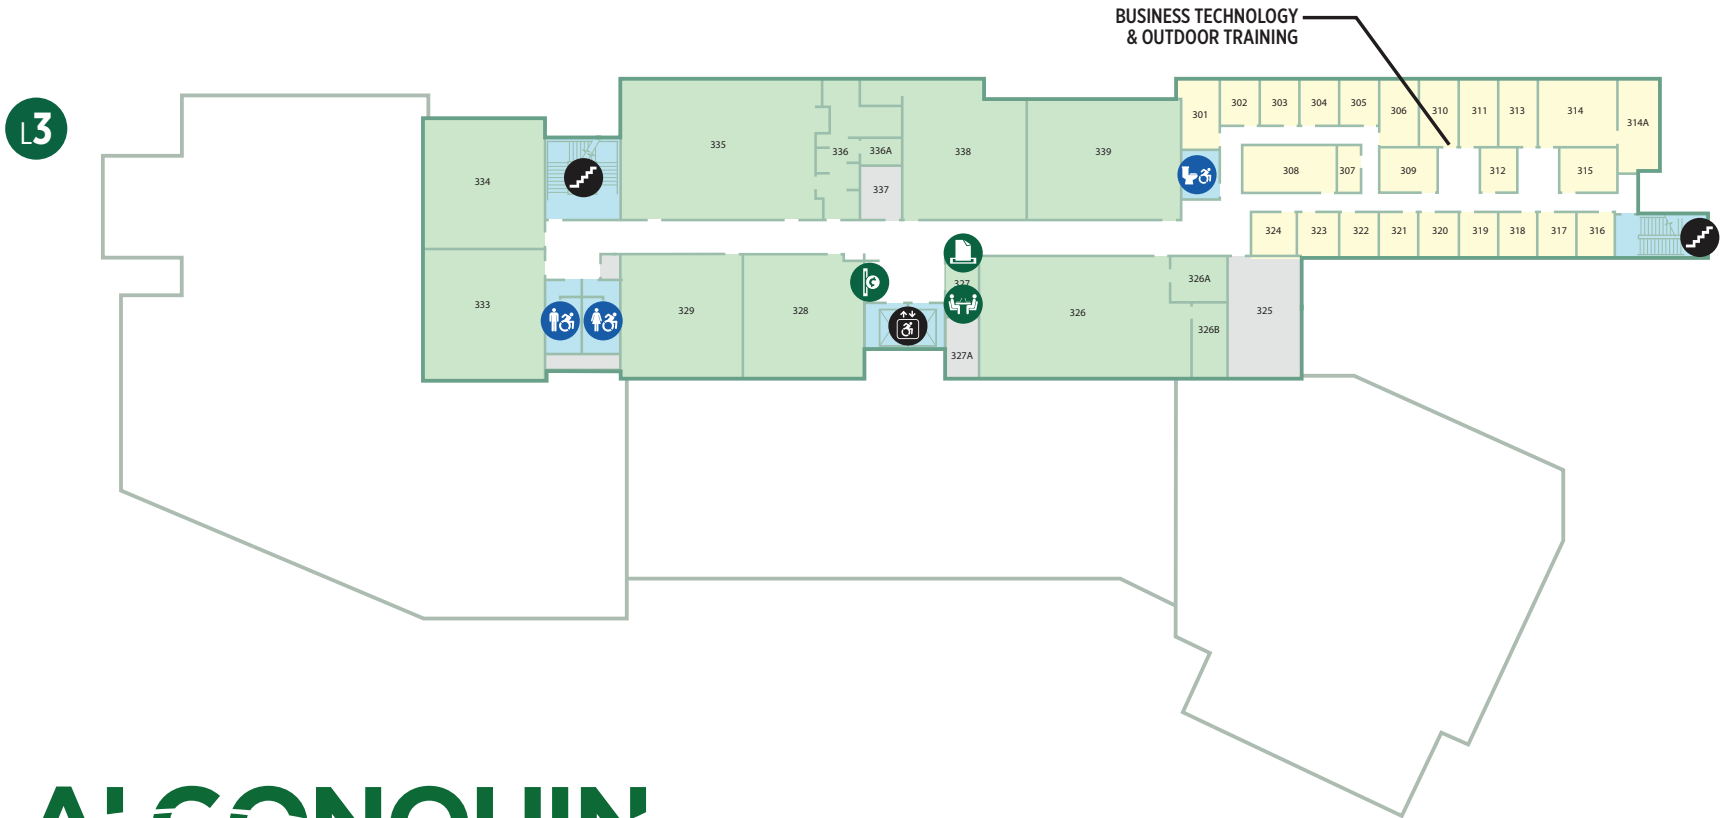

	Main Entrance		Mens Accessible		Shower		Food & Drink Service		Main Pedestrian Path & Corridor		Education Space
	Accessible Entrance		Womens Accessible		Vending		Printer Station		Public Space		
	Accessible Grade		Washroom		Library		Silent Study Area		No Access		Offices
	Stair		Accessible Washroom		Group Study Area		Quiet Study Area		Wolf Pathway		
	Public Elevator		Locker Room								

# ALGONQUIN

	Main Entrance		Mens Accessible		Shower		Food & Drink Service		Main Pedestrian Path & Corridor		Classroom Study Area Offices	Education Space
	Accessible Entrance		Womens Accessible		Vending		Printer Station		Public Space			
	Accessible Grade		Washroom		Library		Silent Study Area		No Access			
	Stair		Accessible Washroom		Quiet Study Area		Group Study Area					
	Public Elevator		Locker Room									

# ALGONQUIN

	Main Entrance		Mens Accessible		Shower		Food & Drink Service		Main Pedestrian Path & Corridor		Classroom	Education Space
	Accessible Entrance		Womens Accessible		Vending		Printer Station		Public Space			
	Accessible Grade		Washroom		Library		Silent Study Area		No Access		Offices	
	Stair		Accessible Washroom		Quiet Study Area		Group Study Area					
	Public Elevator		Locker Room									