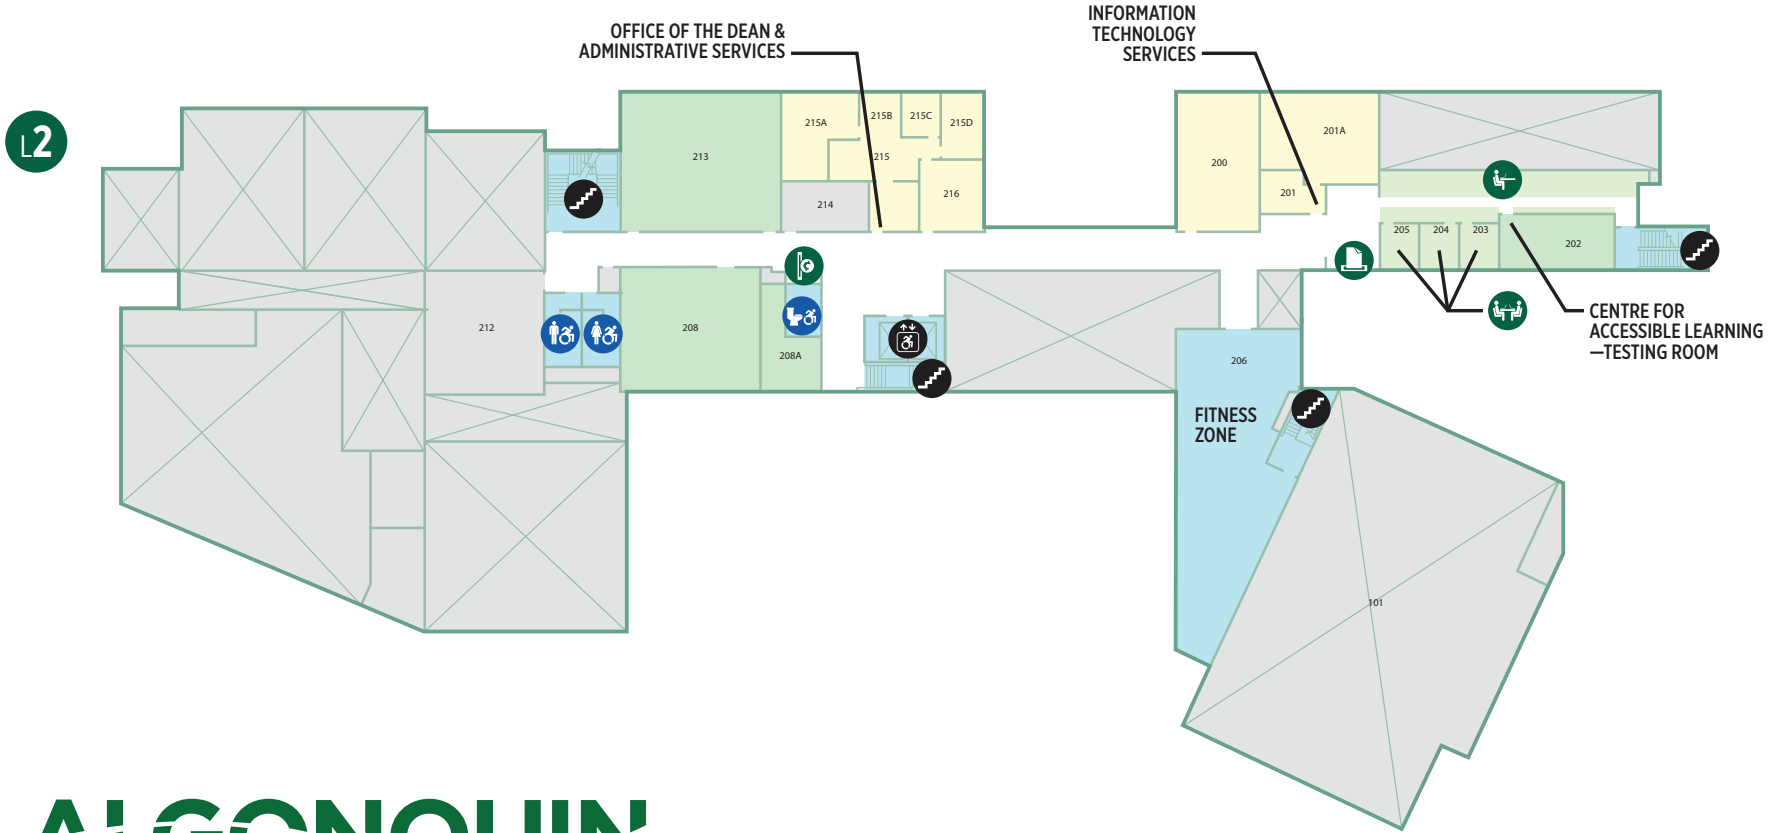

	Main Entrance		Mens Accessible		Shower		Food & Drink Service		Main Pedestrian Path & Corridor		Education Space
	Accessible Entrance		Womens Accessible		Vending		Printer Station		Public Space		
	Accessible Grade		Washroom		Library		Silent Study Area		No Access		Offices
	Stair		Accessible Washroom		Group Study Area		Quiet Study Area		Wolf Pathway		
	Public Elevator		Locker Room								

# ALGONQUIN

	Main Entrance		Mens Accessible		Shower		Food & Drink Service		Main Pedestrian Path & Corridor		Classroom Study Area Offices	Education Space
	Accessible Entrance		Womens Accessible		Vending		Printer Station		Public Space			
	Accessible Grade		Washroom		Library		Silent Study Area		No Access			
	Stair		Accessible Washroom		Quiet Study Area		Group Study Area					
	Public Elevator		Locker Room									

# ALGONQUIN

	Main Entrance		Mens Accessible		Shower		Food & Drink Service		Main Pedestrian Path & Corridor		Classroom	Education Space
	Accessible Entrance		Womens Accessible		Vending		Printer Station		Public Space			
	Accessible Grade		Washroom		Library		Silent Study Area		No Access		Offices	
	Stair		Accessible Washroom		Quiet Study Area		Group Study Area					
	Public Elevator		Locker Room									